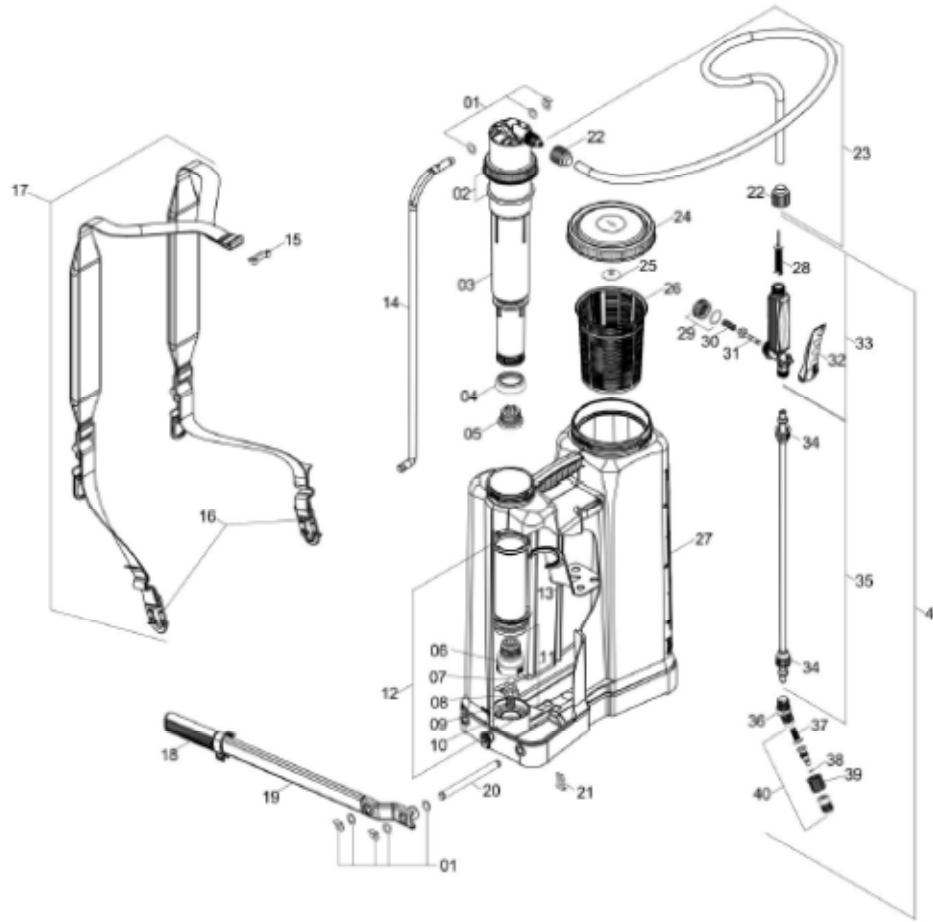

HD400 Blue Parts Breakdown

N.	P/N	DESCRIPTION	Qty	N.	P/N	DESCRIPTION	Qty
1	1198800	Washers and lock rings set (repair)	1	29	996058	Trigger valve cap	1
2	907121	Gasket holder and gasket	1	30	1180613	Spring	1
3	951053	Chamber (0.23 gallons)	1	31	1168422	Trigger valve needle assembly	1
4	214585	Piston cup (Santoprene®)	1	32	1168421	Lever assembly LP-3	1
5	1173630	Sphere valve	1	33	1168419	Trigger valve assembly LP-3	1
6	635607	Piston cup fastener	1	34	915744	Screw cap	2
7	715474	Ball	1	35	100131	Extension 601	1
8	570945	Ball seat	1	36	635276	Elbow with cone packing	1
9	336412	Compression spring 12 x 28	1	37	592139	Nozzle filter (40 mesh)	1
10	635615	Valve base	1	38	940106	O-ring ORI-9	1
11	838011	Cylinder valve assembly (06 to 10)	1	39	1168546	Nozzle cap	1
12	654939	Cylinder (includes items 06 to 11)	1	40	325787	Blue adjustable cone nozzle	1
13	214619	Agitator	1	41	1188330	Sprayer Lance	1
14	1197400	Pumping rod	1				
15	635664	Strap catch	1				
16	635672	Buckle	2				
17	838185	Strap assembly (includes 09 and 10)	1				
18	495812	Handgrip with lock	1				
19	615005	Lever	1				
20	293324	Lever shaft	1				
21	277350	Shaft lock	1				
22	942193	Nut S-20 x 1.5	2				
23	1200145	Hose with dip tube for LP-3	1				
24	4739	Lid with diaphragm	1				
25	560573	Diaphragm	1				
26	942920	Fill basket strainer	1				
27	267211	Tank	1				
28	1168418	Filter LP-3	1				

LLM-463

New Blue/Orange Color Scheme