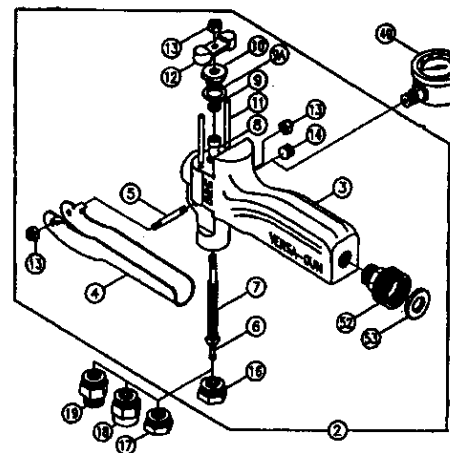

Item No	Part No	Computer No	Description	Qty/Unit
35	1389	22071389	Tip, Slab 360° 1 gpm 6 Hole	1
36	1390	22071390	Tip, Slab 360° 2 gpm 6 Hole	1
37	1543	22071643	Tip, Slab 180° 1 gpm Fan	1
38	1542	22071642	Tip, Slab 180° 2 gpm Fan	1
39	1594	22071694	Tip, Soil 180° 1 gpm Fan	1
40	1595	22071695	Tip, Soil 180° 2 gpm Fan	1
41	VT-624	22060300	Tip, Void	1
42	VT-630	22060850	Guard, Anti Splash	1
43	1540	22071640	Adapter, Male	1
44		20002001	Body, Foam Head	1
45		22051231	Valve, Air Check	6
46		20002010	Screen, Foam	1
47		20002005	Adapter, Foam Slab Pipe	1
48		20002015	Pipe, Foam 7/16 x 16"	1
49		22070725	Gauge, 0-160 psi	1
50	728	22058653	Nipple, Hex 3/8 NPT	1
51	737	22058662	Strainer	1
52		22067526	Fitting, Garden Hose	1
53		22067527	Washer, Garden Hose Fitting	1

A. Versa Gun