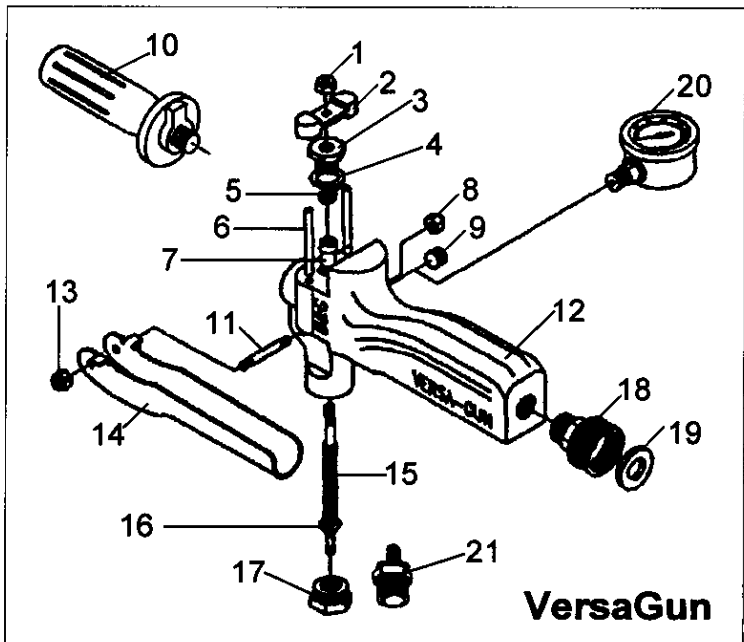

VersaGun Valve

<u>#</u>	<u>Order #</u>	<u>Description</u>
Valve	22067500	Valve assembly
1	22067514	Locknut
2	22067513	Actuator block
3	22067511	Packing screw
4	22067517	Sealing washer
5	22067510	Packing gland
6	22067512	Actuator pin
7	22067509	Spring spacer
8	22067514	Locknut
9	22071285	Pipe plug 1/8 NPT
10	22067506	Versagun handle
11	22067516	Trigger pin
12	22067505	Versagun body
13	22067514	Locknut
14	22067515	Versagun trigger
15	22024410	Shutoff spring
16	22067507	Shutoff stem
17	22067503	Adapter 1/2
18	22067526	Hose fitting
19	22067527	Hose fitting washer
20	22070725	0-160 gauge
21	22067518	Adapter + washer
Kit	22067554	Valve rebuild kit (Includes 1,4 17)