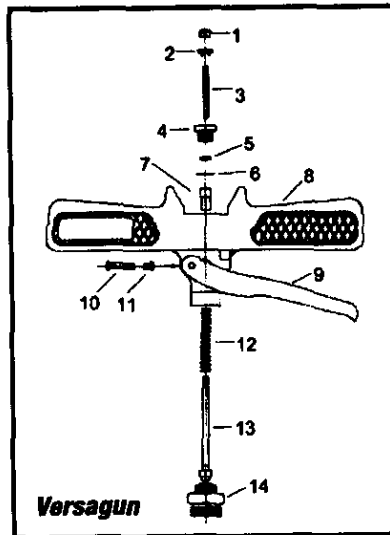

## VERSAGUN VALVE 400 SERIES

#	Part #	Description
Valve	11004706	Valve assembly
1	29103309	#10-24 hex nut
2	22067513	Actuator block
3	22067512	Actuator pin
4	22067511	Packing screw
5	22067510	U-cup seal
6	22067508	Viton Seal
7	22067509	Spring spacer
8	22067575	Versagun body
9	22067515	Versagun trigger
10	22043200	Screw housing
11	22043000	Trigger screw
12	22055447	Compression spring
13	22067522	Shut-off assembly
14	22067521	Soft-seat adapter
Kit	22067554	Valve Rebuild Kit

# B&G Versagun

The Preceding page is the parts breakdown for the current version of the B&G Versatool. It uses a garden hose connection to attach the various pipes to the Versatool Valve.

The following page contains the parts breakdown for the prior versions of the Versagun, which does NOT use this garden hose connection. We have many of these parts in stock.