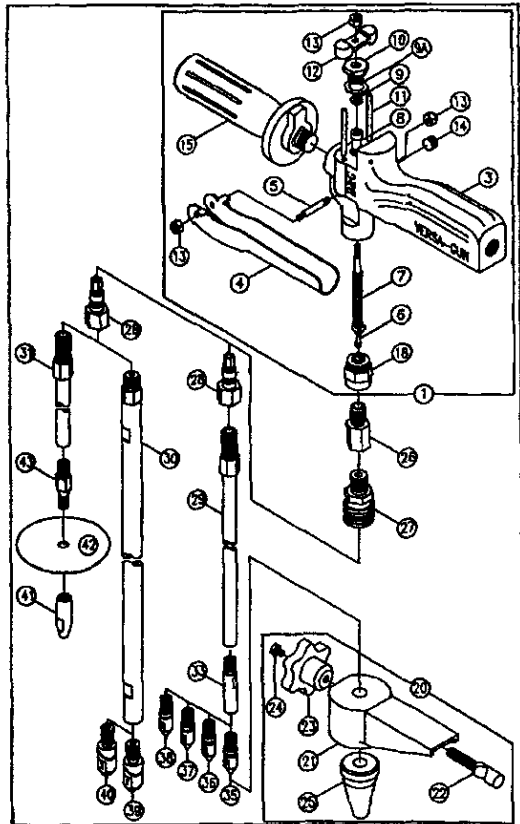

VERSAGUN GUN TOOLS (PRIOR TO 2005)

B. Versatool 480 & Soil Rodder 488