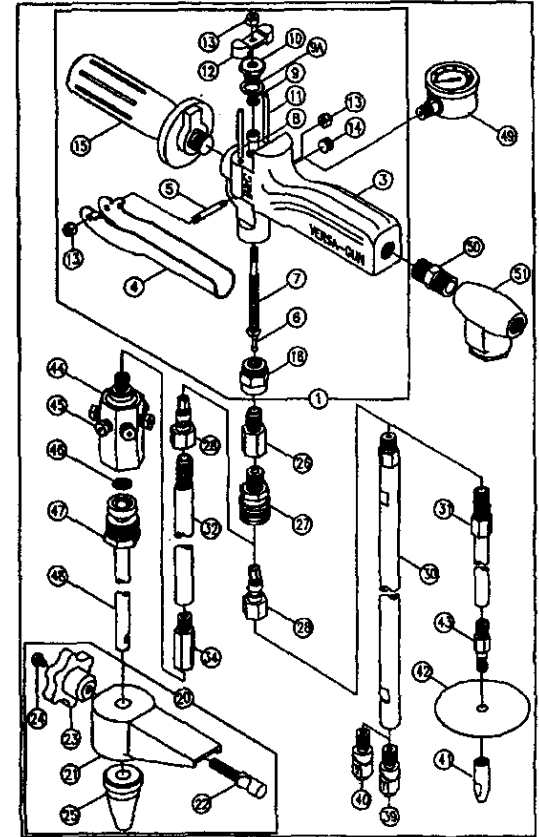

D. Versatool 2000