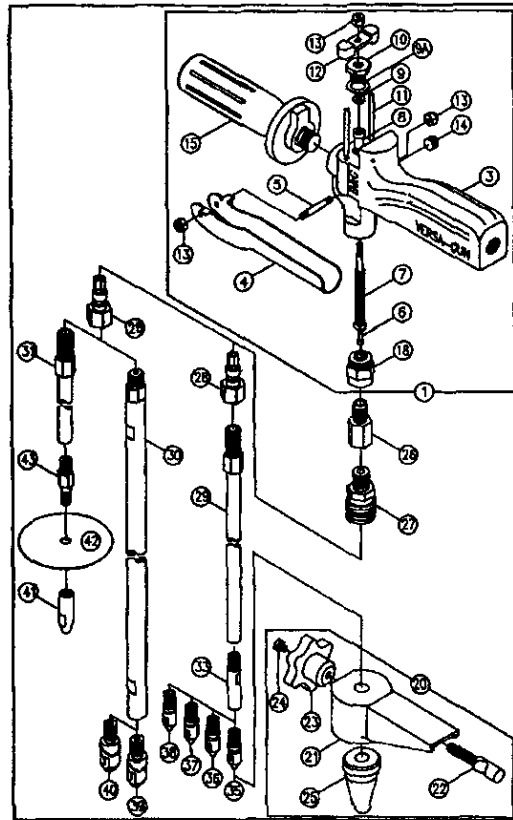

B. Versatool 480