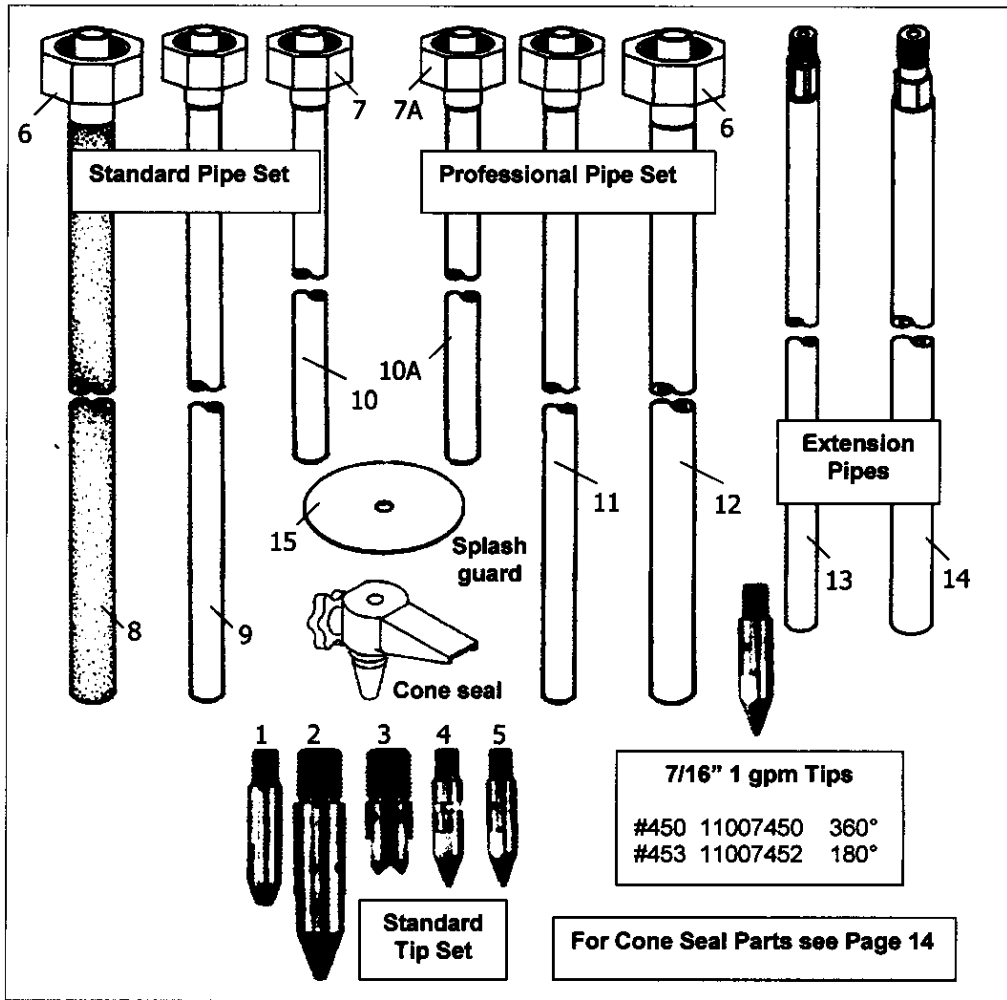

SERIES 400 TOOLS: PIPE SETS, EXTENSION PIPES, AND TIPS

Standard Pipe Set

#	Computer #	Description
6	22067797	1/8" adapter
7	22067798	3/8" adapter
8	22067906	5/8" x 40" galvanized
9	22067912	7/16" x 40"
10	22067904	7/16" x 12"
15	22060850	Splash guard

Professional Pipe Set

#	Computer #	Description
6	22067797	1/8" adapter
7A	22067798	3/8" adapter
10A	22071427	7/16" x 12"
11	22071428	7/16" x 40"
12	22071429	5/8" x 40"
15	22060850	Splash guard
	22071605	Check Valve (not shown) for 7/16 Pipes.

Standard Tip Kit

#	Part	Computer #	Description
1	457	11007457	void 2 gpm
2	455	11007455	360° 5 gpm
3	454	11007454	360° 2 gpm
4	453	11007453	180° 2 gpm
5	451	11007451	360° 2 gpm

Extension Pipes

#	Computer #	Description
13	11007460	7/16" x 40"
14	11007465	5/8" x 40"